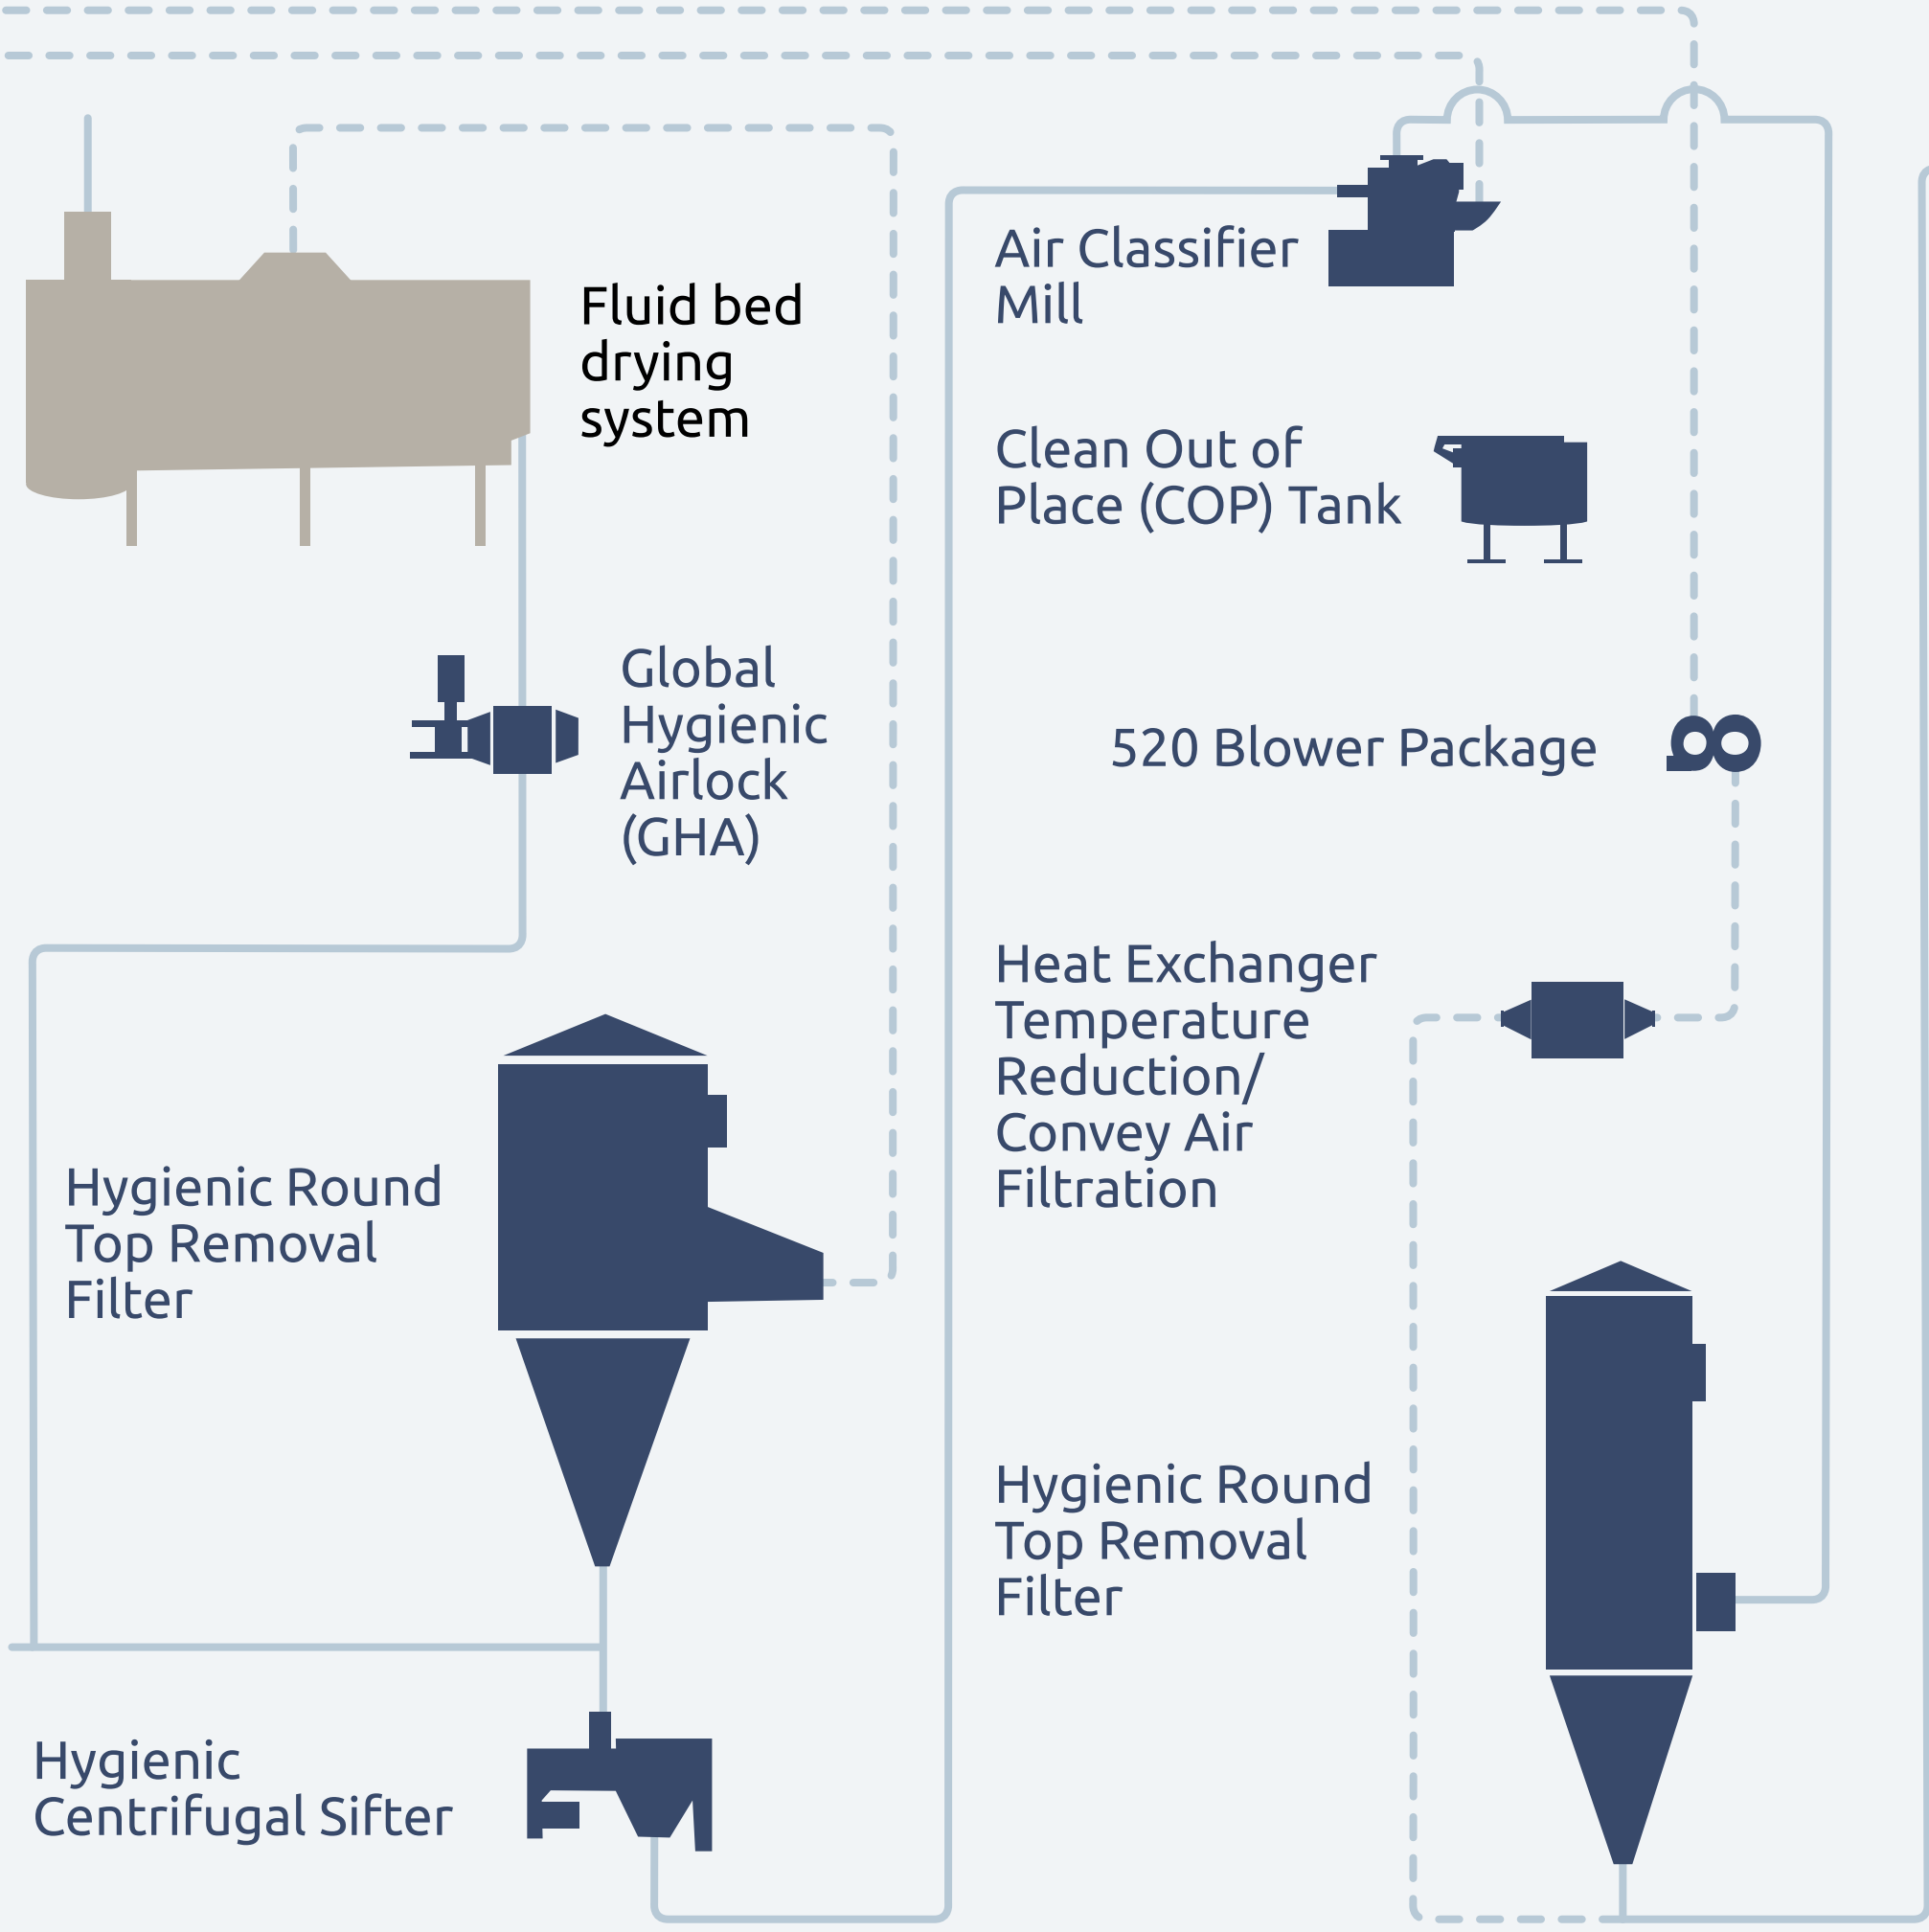

Typical dairy application

■ Equipment engineered by Coperion

■ Equipment not engineered by Coperion. However, we can work with trusted partners to provide you with a complete solution for your process

— Material

- - - Air

Air processing

Drying, sifting & milling

Packaging